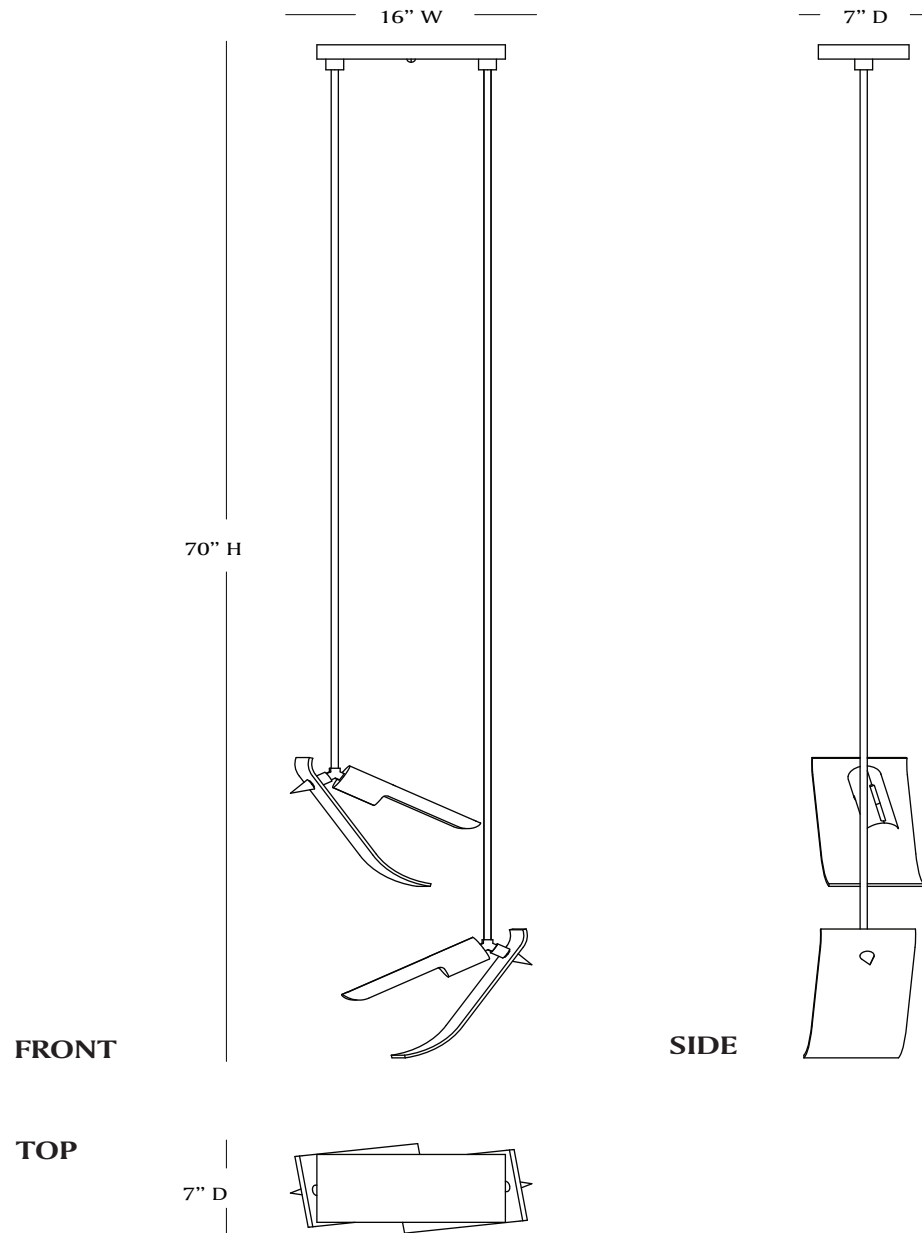

# MATERIA

TSURU II PENDANT

## TSURU II PENDANT

**LEAD TIME:**

Approx 12 weeks

**LAMPING:**

2x t10 4w led (40w incandescent equivalent) dimmable lamp  
(not included)

120V; 240V available by custom order

**DIMENSIONS:**

Pendant: 16"w x 36"-72" oah x 6"d

Brass arms: 36"-72"l

Canopy: 9-7/8"l x 4-3/4"wx1"h

**FINISHES:**

Porcelain: natural

Hand-fused glass: white iridescent, charcoal iridescent  
Aged brass, aged silver, blackened brass, un-lacquered brass

**CUSTOMIZATIONS AVAILABLE UPON REQUEST**