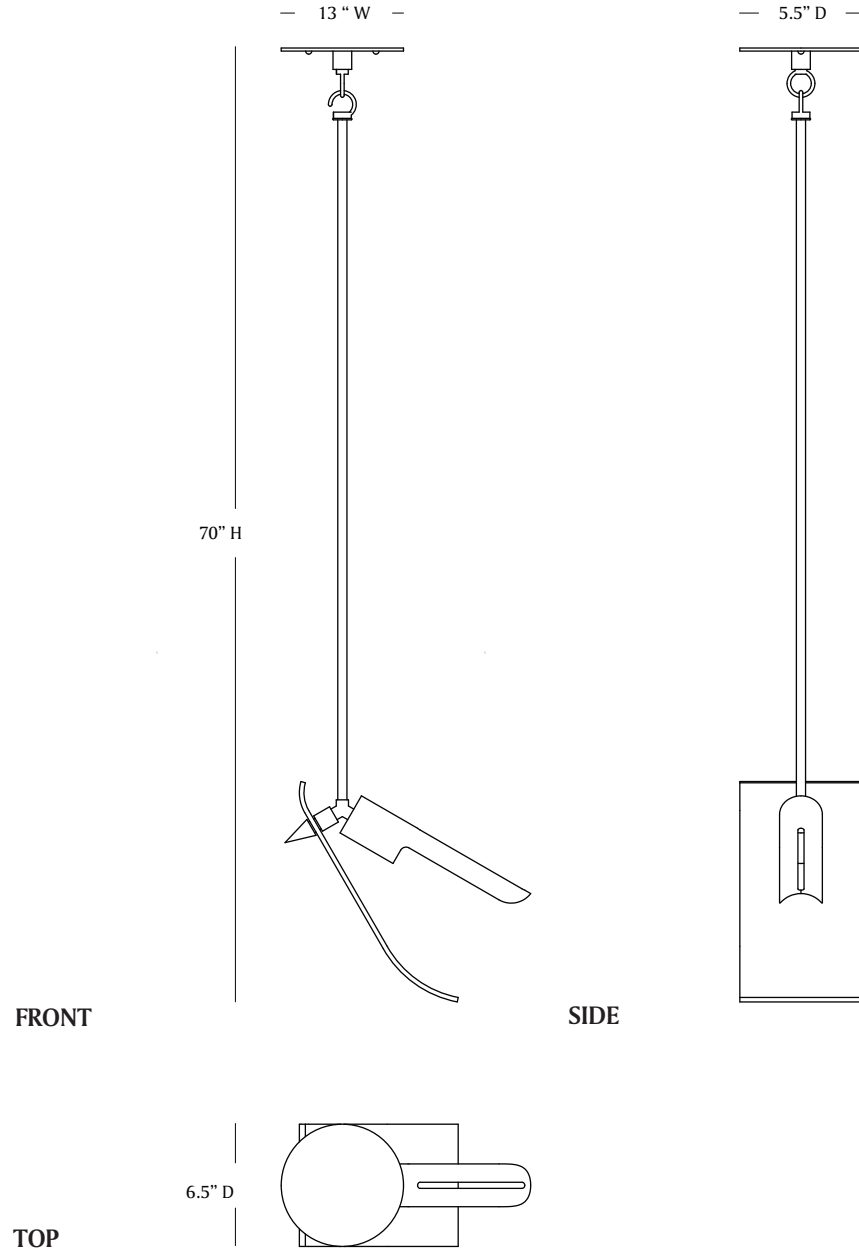

MATERIA

TSURUI PENDANT

MATERIA

TSURU PENDANT

LEAD TIME:

Approx 12 weeks

LAMPING:

1x t10 4w led (40w incandescent equivalent) dimmable lamp
(not included)

120V; 240V available by custom order

DIMENSIONS:

Pendant: 5"w x 70"h x 6.5"d
Brass arm: 36"-72"l (additional length available for custom fee)
Canopy: 5.5"dia x 1/8" solid flat brass

FINISHES:

Porcelain: natural
Hand-fused glass: white iridescent, charcoal iridescent
Aged brass, aged silver, blackened brass, un-lacquered brass