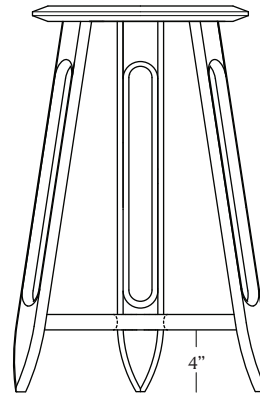

# MATERIA

TIBULA - 24

# MATERIA

FRONT

SIDE

BOTTOM

TOP

ISOMETRIC

## TIBULA 24

**LEAD TIME:**  
Approx 16-20 weeks

**DIMENSIONS:**  
24"h x 14"d x 18 1/4" base

**MATERIALS:**  
Black walnut, oxidized black walnut,  
ebonized oak, thunderwash ash

**CUSTOMIZATIONS AVAILABLE UPON REQUEST**