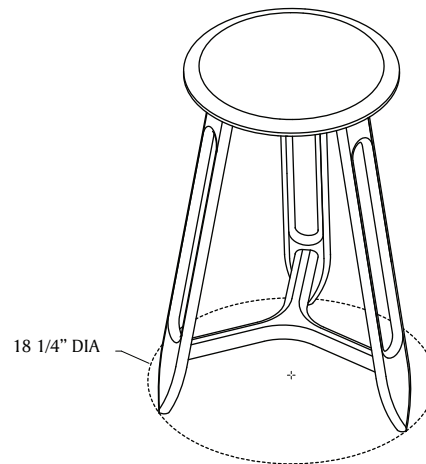

# MATERIA

FRONT

SIDE

BOTTOM

TOP

ISOMETRIC

## TIBULA 24

**LEAD TIME:**  
Approx 16-20 weeks

**DIMENSIONS:**  
24"h x 14"d x 18 1/4" base

**MATERIALS:**  
Black walnut, oxidized black walnut,  
ebonized oak, thunderwash ash

**CUSTOMIZATIONS AVAILABLE UPON REQUEST**