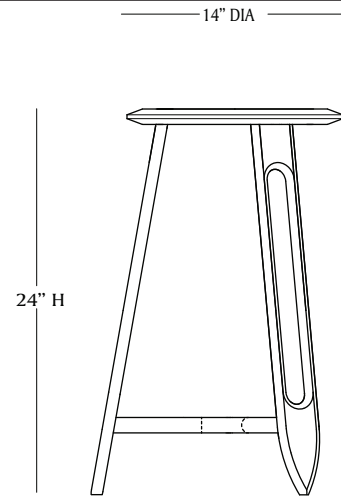

# MATERIA

TIBULA - 24

# MATERIA

FRONT

SIDE

BOTTOM

TOP

ISOMETRIC

## TIBULA 24

**LEAD TIME:**  
Approx 16-20 weeks

**DIMENSIONS:**  
24"h x 14"d x 18 1/4" base

**MATERIALS:**  
Black walnut, oxidized black walnut,  
ebonized oak, thunderwash ash

**CUSTOMIZATIONS AVAILABLE UPON REQUEST**