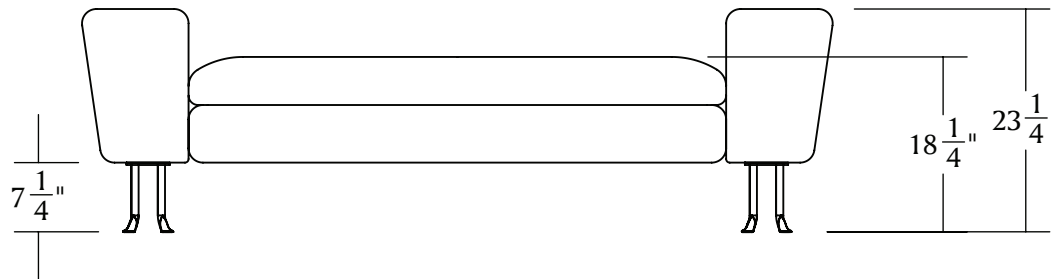

MATERIA

SWAN

MATERIA

SWAN

LEAD TIME:

Approx 8 weeks from fabric receipt

DIMENSIONS:

Overall Width: 78" Overall Depth: 30"
Seat Overall Height: $18\frac{1}{4}"$ Seat Overall Depth: 30"
Overall Height: $23\frac{1}{4}"$

MATERIALS:

Feet: blackened steel
Upholstery: C.O.M

YARDAGE:

6 yards solid; inquire regarding yardage for print

ORIGIN:

Made in New York of domestic and foreign materials

YEAR:

2020