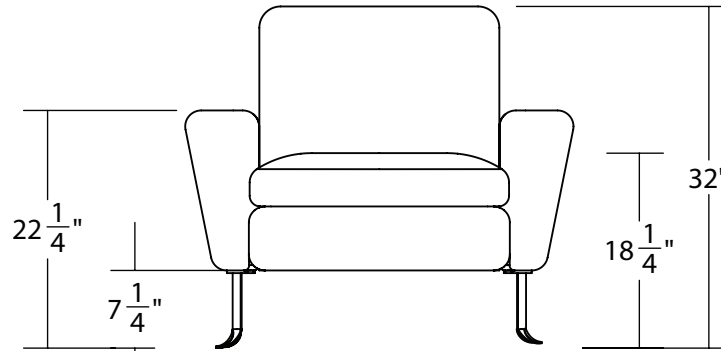

FRONT

ROYCE

LEAD TIME:

Approx 8 weeks from fabric receipt

DIMENSIONS:

Overall Width: 36 1/2"

Overall Height: 32"

Overall Depth: 32 1/2"

Seat Depth: 22 1/2"

Seat Height: 18 1/4"

Arm Height: 22 1/4"

Leg Height: 7 1/4"

MATERIALS:

Feet: blackened steel

Upholstery: C.O.M

YARDAGE:

8 yards; inquire regarding yardage for print

ORIGIN:

Made in New York of domestic and foreign materials

YEAR:

2020

CUSTOMIZATIONS AVAILABLE UPON REQUEST