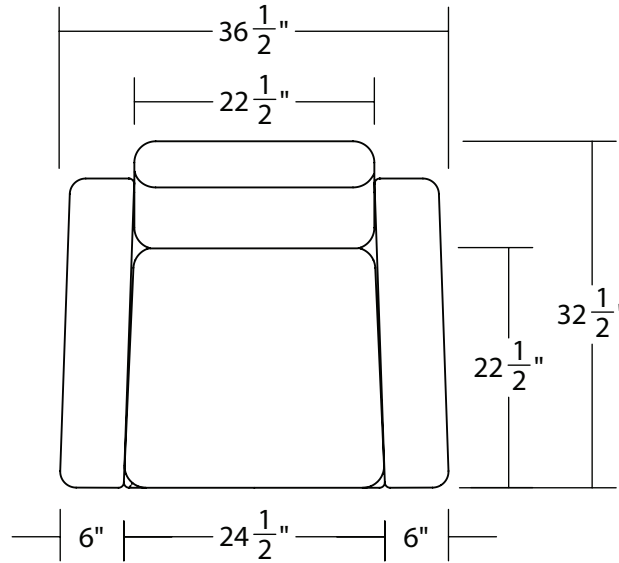

MATERIA

TOP