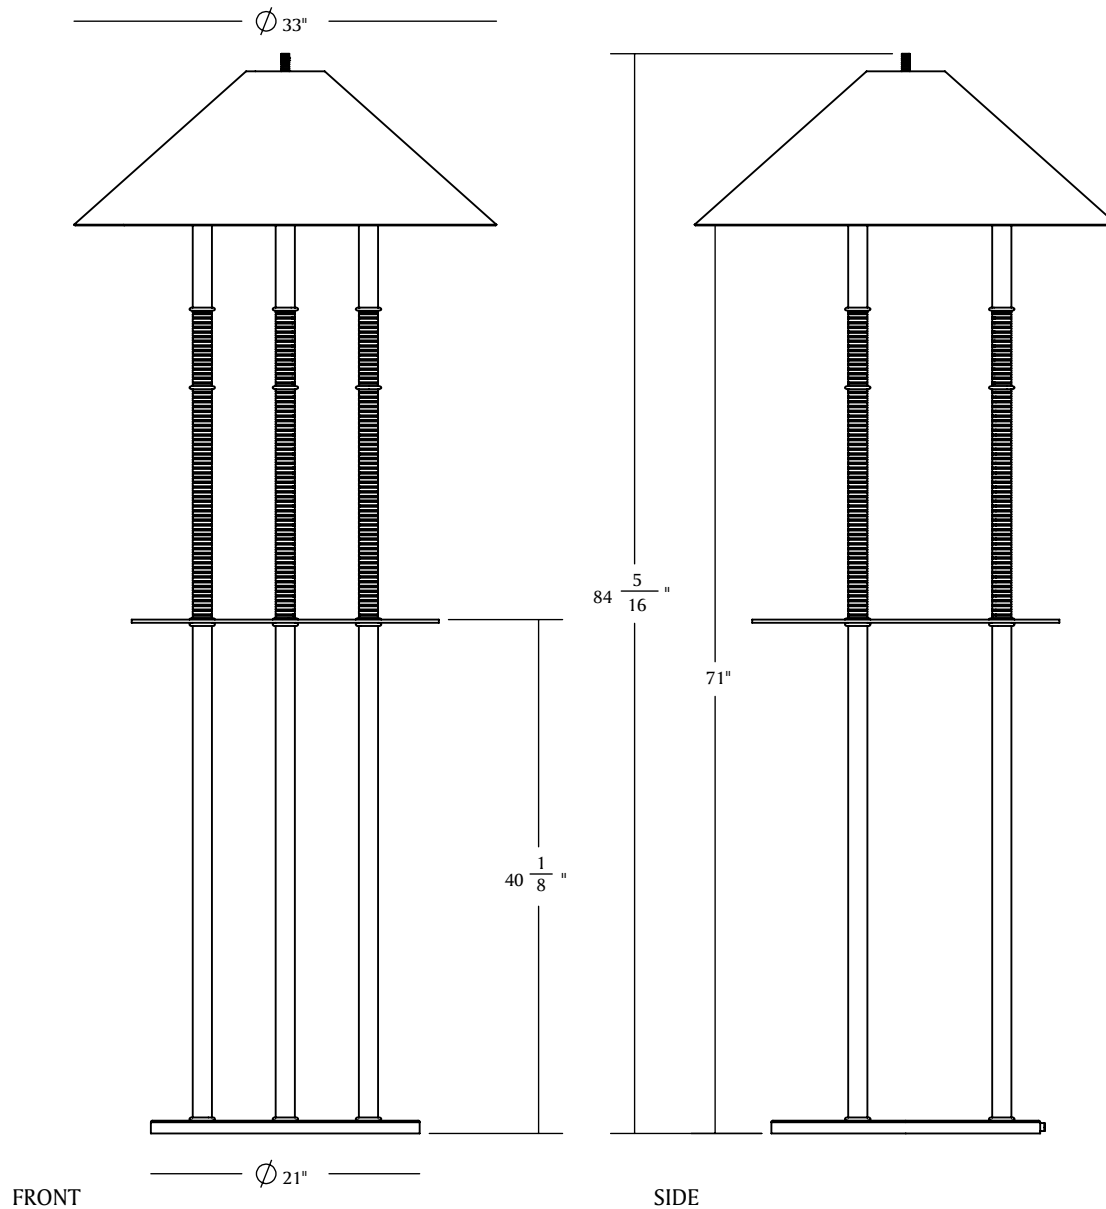

MATERIA

PLATEAU III.FTH

PLATEAU, at once inspired by antique marine implements and

the layered sedimentary landscape of the New England coastline, deftly plays with the proportions of grounded, striated brass columns and visually weightless occasional trays poised to harbor a cocktail or an afternoon read.

The PLATEAU collection's hand made shades cast a luminous aureate glow on their surroundings, highlighting both their function and their presence as sculptural objects.

LEAD TIME:

Approx 12 weeks

LAMPING:

1x A19 E26 Base 11w (75w Equivalent) 2700k Dimmable Led

DIMENSIONS:

Shade: 33" Dia x 11 29/32" h

Base: 21" Dia x 1" h

Tray: 24" Dia x 1/4" h

Tray Height: 40"

Lamp: 84 5/16" OAH

FINISHES

Brass Body: Aged Brass, Aged Silver
Blackened Brass, Un-Lacquered Brass,
Un-Lacquered Brass / Bum (*spindles only*)

Shades: Ivory Linen Exterior / Gold Pony Interior;
Black Linen Exterior / Gold Pony Interior

UL LISTED