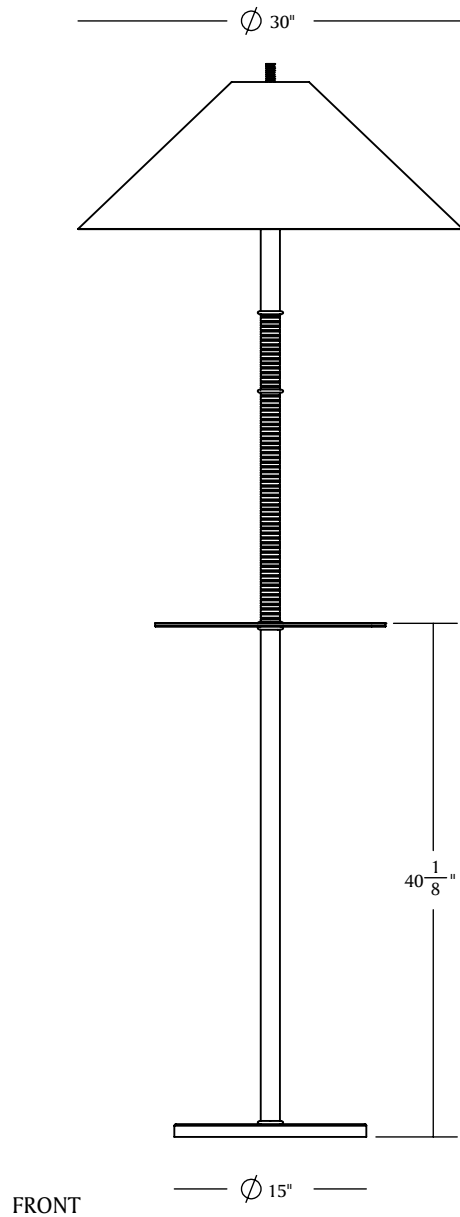

MATERIA

PLATEAU.I.FTH

MATERIA

PLATEAU I.FTH

PLATEAU, at once inspired by antique marine implements and the layered sedimentary landscape of the New England coastline, deftly plays with the proportions of grounded, striated brass columns and visually weightless occasional trays poised to harbor a cocktail or an afternoon read.

1x A19 E26 Base 11w (75w Equivalent) 2700k Dimmable Led

DIMENSIONS:

Shade: 30" Dia x 11.5/16" h

Base: 15" Dia x 1" h

Tray: 18" Dia x 1/4" h

Tray Height: 40"

Lamp: 83 13/16" OAH

FINISHES