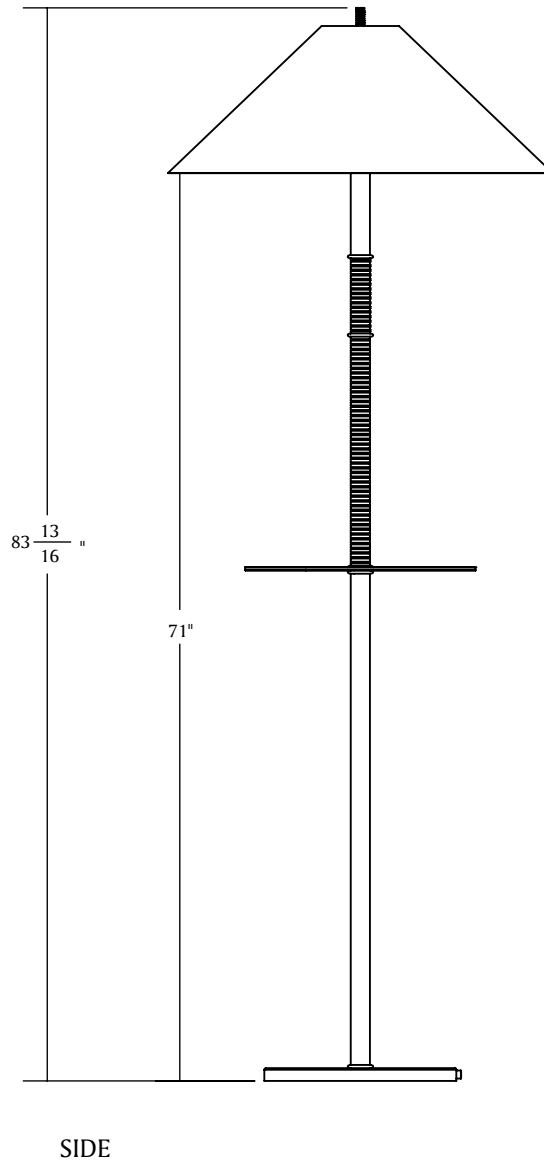

MATERIA

PLATEAU.I.FTH

MATERIA

PLATEAU I.FTH

PLATEAU, at once inspired by antique marine implements and the layered sedimentary landscape of the New England coastline, deftly plays with the proportions of grounded, striated brass columns and visually weightless occasional trays poised to harbor a cocktail or an afternoon read.

1x A19 E26 Base 11w (75w Equivalent) 2700k Dimmable Led

DIMENSIONS:

Shade: 30" Dia x 11.5/16" h

Base: 15" Dia x 1" h

Tray: 18" Dia x 1/4" h

Tray Height: 40"

Lamp: 83 13/16" OAH

FINISHES