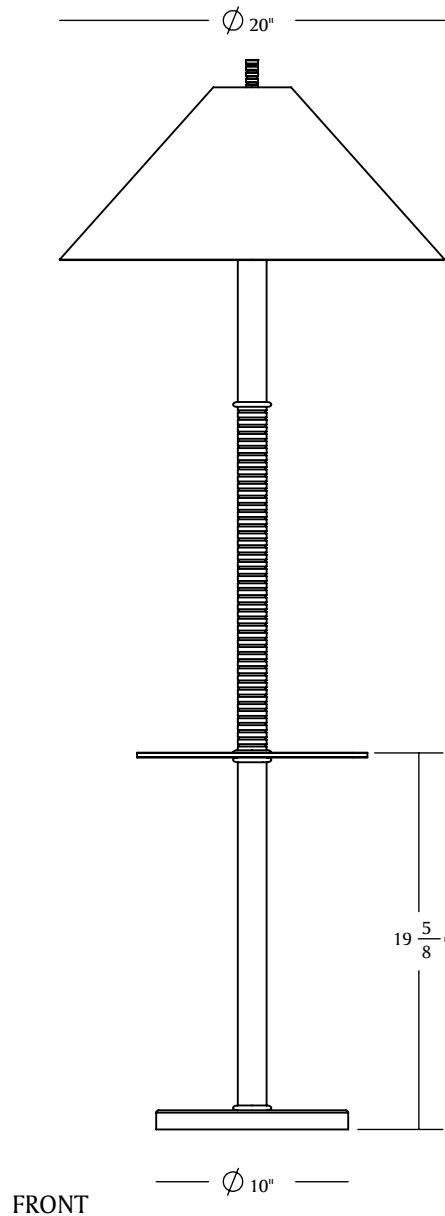

MATERIA

PLATEAU.I.FT

MATERIA

PLATEAU I.F.T

PLATEAU, at once inspired by antique marine implements and the layered sedimentary landscape of the New England coastline, deftly plays with the proportions of grounded, striated brass columns and visually weightless occasional trays poised to harbor a cocktail or an afternoon read.

1x A19 E26 Base 11w (75w Equivalent) 2700k Dimmable Led

DIMENSIONS:

Shade: 20" Dia x 8.5" h

Base: 10" Dia x 1" h

Tray: 12" Dia x 1/4" h

Tray Height: 19 1/2"

Lamp: 55 11/16" OAH

FINISHES