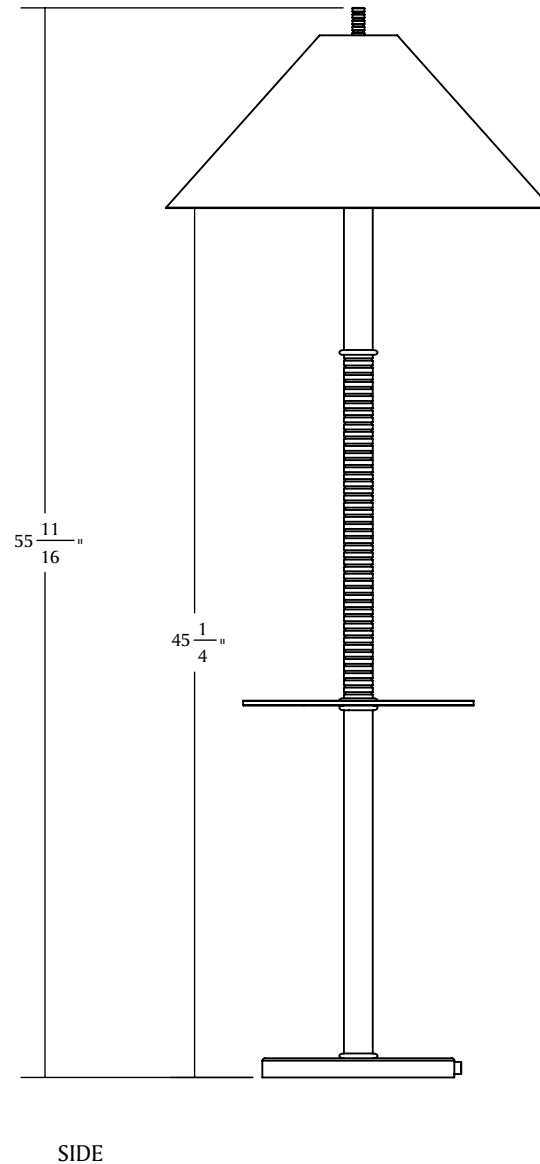

MATERIA

PLATEAU.I.FT

MATERIA

PLATEAU I.F.T

PLATEAU, at once inspired by antique marine implements and the layered sedimentary landscape of the New England coastline, deftly plays with the proportions of grounded, striated brass columns and visually weightless occasional trays poised to harbor a cocktail or an afternoon read.

1x A19 E26 Base 11w (75w Equivalent) 2700k Dimmable Led

DIMENSIONS:

Shade: 20" Dia x 8.5" h

Base: 10" Dia x 1" h

Tray: 12" Dia x 1/4" h

Tray Height: 19 1/2"

Lamp: 55 11/16" OAH

FINISHES