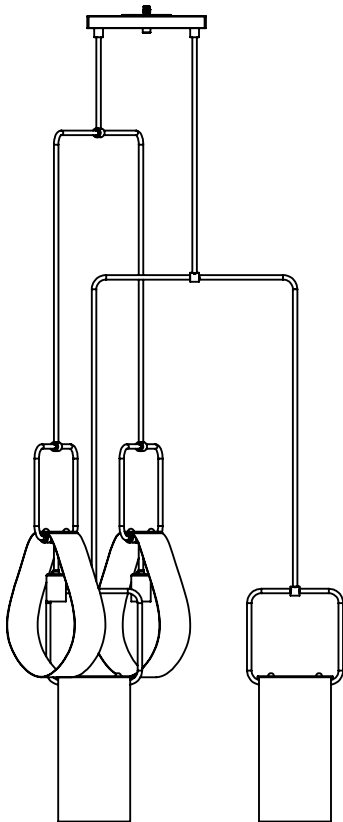

MATERIA

LOOP IV CHANDELIER

MATERIA

28"

FRONT

22.5"

SIDE

68"

LOOP IV

LEAD TIME:

Approx 12 weeks

LAMPING:

4x Materia G35 120V dimmable LED bulb
120V; 240V available by custom order

DIMENSIONS:

Canopy: 9-7/8"L x 4-3/4"W x 1"H
Chandelier: 28"L x 22-1/2"W x 68"H
(can be customized to min 46"oah)