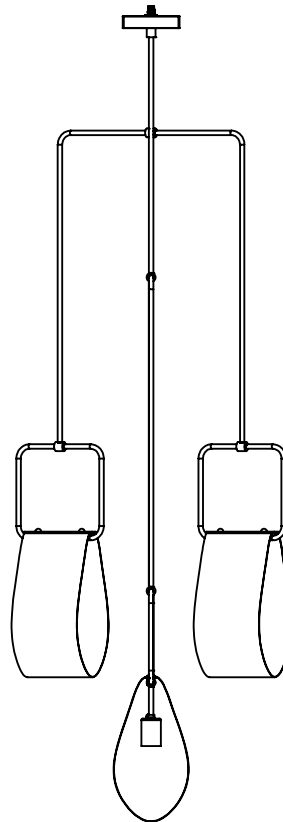

MATERIA

LOOP IV CHANDELIER

MATERIA

28"

FRONT

22.5"

SIDE

68"

LOOP IV

LEAD TIME:

Approx 12 weeks

LAMPING:

4x Materia G35 120V dimmable LED bulb
120V; 240V available by custom order

DIMENSIONS:

Canopy: 9-7/8"L x 4-3/4"W x 1"H
Chandelier: 28"L x 22-1/2"W x 68"H
(can be customized to min 46"oah)