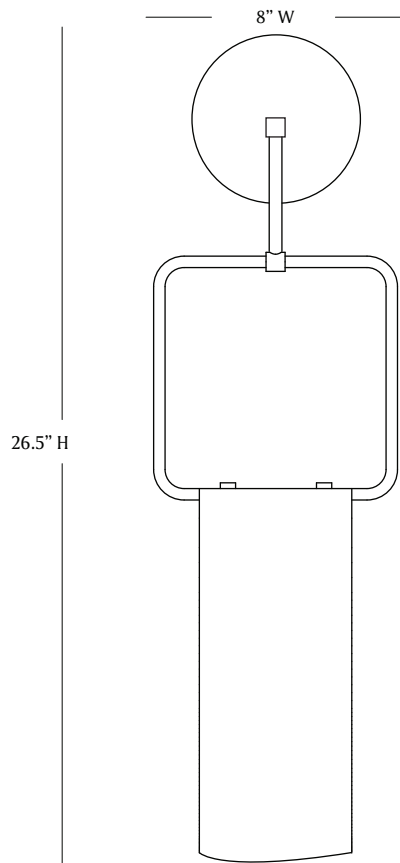

MATERIA

LOOP | SCONCE

MATERIA

FRONT

SIDE

LOOP I SCONCE

LEAD TIME:

Approx 12 weeks

LAMPING:

1x Materia G35 120V dimmable LED bulb
120V; 240V available by custom order

DIMENSIONS:

Pendant: 4-6" d x 8" w x 26.5" h
Canopy: 5" w x 1/8" d

FINISHES:

Shade: natural goatskin parchment
Aged brass, aged silver, blackened brass,
Un-lacquered brass