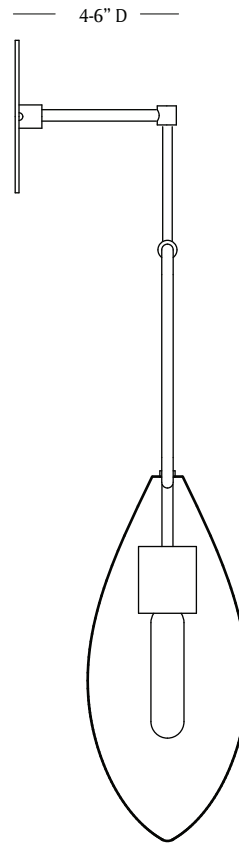

MATERIA

LOOP | SCONCE

MATERIA

FRONT

SIDE

LOOP I SCONCE

LEAD TIME:

Approx 12 weeks

LAMPING:

1x Materia G35 120V dimmable LED bulb
120V; 240V available by custom order

DIMENSIONS:

Pendant: 4-6" d x 8" w x 26.5" h
Canopy: 5" w x 1/8" d

FINISHES:

Shade: natural goatskin parchment
Aged brass, aged silver, blackened brass,
Un-lacquered brass