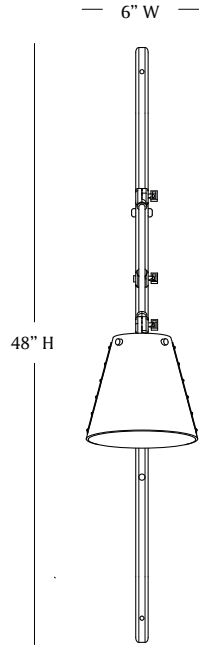

# MATERIA

L'ARC 48"

# MATERIA

VERTICAL  
FRONT

VERTICAL  
SIDE

VERTICAL  
TOP

HORIZONTAL  
FRONT

## L'ARC 48" SCONCE

**LEAD TIME:**  
Approx 12 weeks

**LAMPING:**  
1x Materia G35 120V dimmable LED bulb  
120V; 240V available by custom order

**DIMENSIONS:**  
Lamp: 32"l x 6"d  
Shade: 6" x 6"  
Armature: 48"l x 1.5"d x 3/4"w