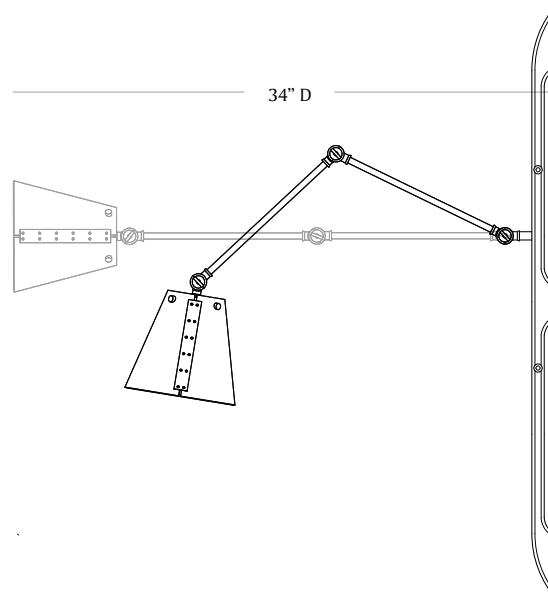

# MATERIA

L'ARC 48"

# MATERIA

VERTICAL  
FRONT

VERTICAL  
SIDE

VERTICAL  
TOP

HORIZONTAL  
FRONT

## L'ARC 48" SCONCE

**LEAD TIME:**  
Approx 12 weeks

**LAMPING:**  
1x Materia G35 120V dimmable LED bulb  
120V; 240V available by custom order

**DIMENSIONS:**  
Lamp: 32"l x 6"d  
Shade: 6" x 6"  
Armature: 48"l x 1.5"d x 3/4"w