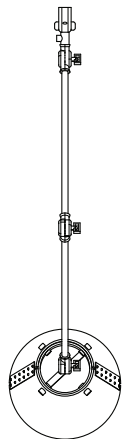

# MATERIA

L'ARC 48"

# MATERIA

VERTICAL  
FRONT

VERTICAL  
SIDE

VERTICAL  
TOP

HORIZONTAL  
FRONT

## L'ARC 48" SCONCE

**LEAD TIME:**  
Approx 12 weeks

**LAMPING:**  
1x Materia G35 120V dimmable LED bulb  
120V; 240V available by custom order

**DIMENSIONS:**  
Lamp: 32"l x 6"d  
Shade: 6" x 6"  
Armature: 48"l x 1.5"d x 3/4"w