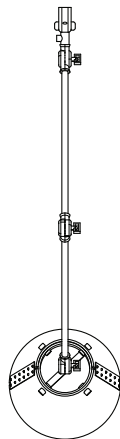

# MATERIA

L'ARC 48"

# MATERIA

VERTICAL  
FRONT

VERTICAL  
SIDE

VERTICAL  
TOP

HORIZONTAL  
FRONT

## L'ARC 48" SCONCE

**LEAD TIME:**  
Approx 12 weeks

**LAMPING:**  
1x Materia G35 120V dimmable LED bulb  
120V; 240V available by custom order

**DIMENSIONS:**  
Lamp: 32"l x 6"d  
Shade: 6" x 6"  
Armature: 48"l x 1.5"d x 3/4"w