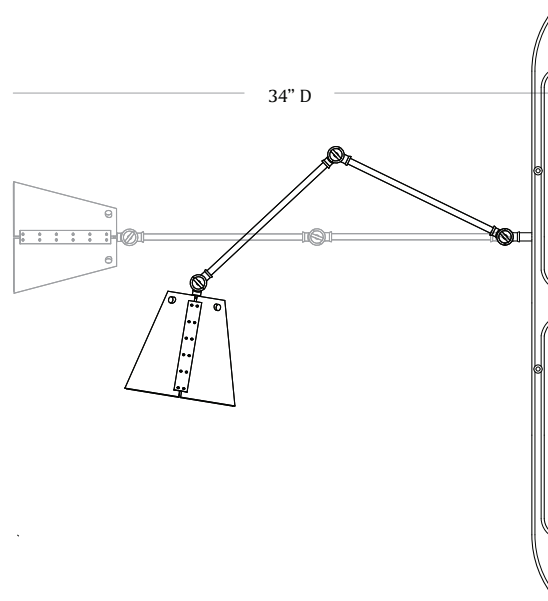

VERTICAL
SIDE