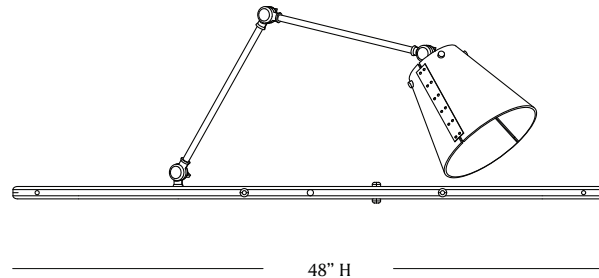

# MATERIA

L'ARC 48"

# MATERIA

VERTICAL  
FRONT

VERTICAL  
SIDE

VERTICAL  
TOP

HORIZONTAL  
FRONT

## L'ARC 48" SCONCE

**LEAD TIME:**  
Approx 12 weeks

**LAMPING:**  
1x Materia G35 120V dimmable LED bulb  
120V; 240V available by custom order

**DIMENSIONS:**  
Lamp: 32"l x 6"d  
Shade: 6" x 6"  
Armature: 48"l x 1.5"d x 3/4"w