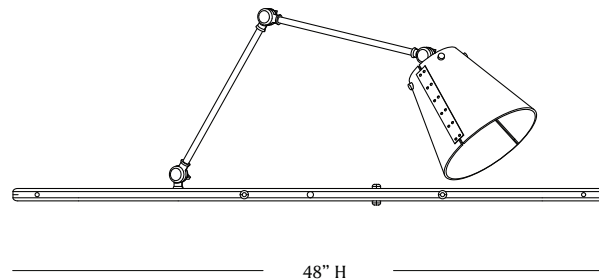

# MATERIA

VERTICAL  
FRONT

VERTICAL  
SIDE

VERTICAL  
TOP

HORIZONTAL  
FRONT

## L'ARC 48" SCONCE DOUBLE

**LEAD TIME:**

Approx 12 weeks

**LAMPING:**

2x Materia G35 120V dimmable LED bulb  
120V; 240V available by custom order

**DIMENSIONS:**

Lamp: 32"l x 6"d  
Shade: 6" x 6"  
Armature: 48"l x 1.5"d x 3/4"w