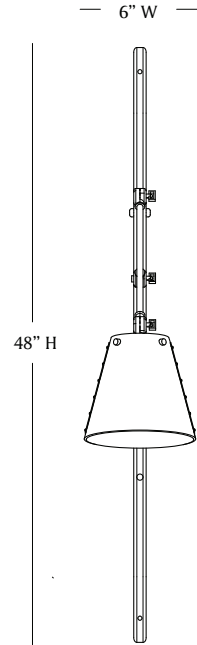

# MATERIA

L'ARC 48"

# MATERIA

VERTICAL  
FRONT

VERTICAL  
SIDE

VERTICAL  
TOP

HORIZONTAL  
FRONT

## L'ARC 48" SCONCE

**LEAD TIME:**  
Approx 12 weeks

**LAMPING:**  
1x Materia G35 120V dimmable LED bulb  
120V; 240V available by custom order

**DIMENSIONS:**  
Lamp: 32"l x 6"d  
Shade: 6" x 6"  
Armature: 48"l x 1.5"d x 3/4"w