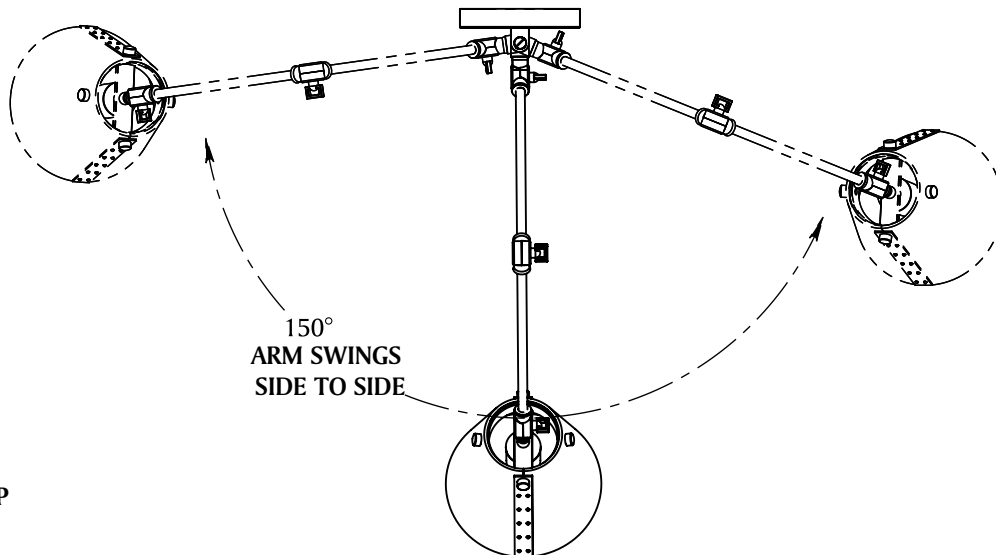

MATERIA

L'ARC SWIVEL

MATERIA

SIDE

FRONT

TOP

L'ARC SWIVEL

LEAD TIME:

Approx 12 weeks

LAMPING:

1x Materia G35 120V dimmable LED bulb
120V; 240V available by custom order

DIMENSIONS:

Lamp: 32"l x 6"d
Shade: 6"x 6"
Canopy: 5"dia x .75"d

FINISHES:

Leather: black, cognac, ivory
Parchment: natural goatskin