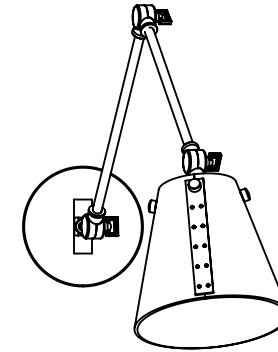

MATERIA

L'ARC SWIVEL

MATERIA

SIDE

FRONT

TOP

L'ARC SWIVEL

LEAD TIME:

Approx 12 weeks

LAMPING:

1x Materia G35 120V dimmable LED bulb
120V; 240V available by custom order

DIMENSIONS:

Lamp: 32"l x 6"d
Shade: 6"x 6"
Canopy: 5"dia x .75"d

FINISHES:

Leather: black, cognac, ivory
Parchment: natural goatskin