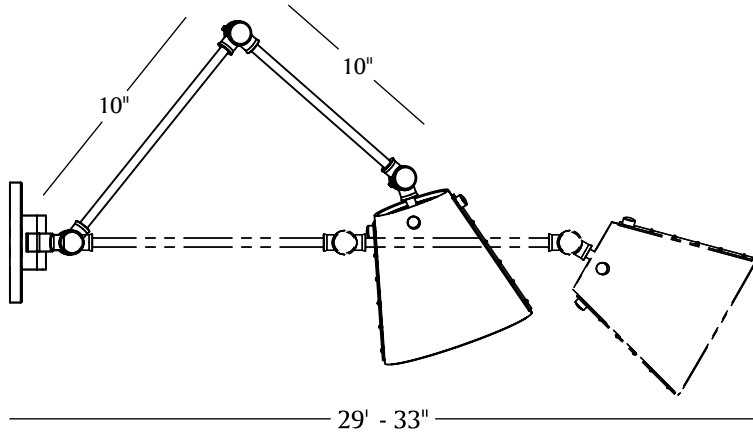

MATERIA

L'ARC SWIVEL

MATERIA

SIDE

FRONT

TOP

L'ARC SWIVEL

LEAD TIME:

Approx 12 weeks

LAMPING:

1x Materia G35 120V dimmable LED bulb
120V; 240V available by custom order

DIMENSIONS:

Lamp: 32"l x 6"d
Shade: 6"x 6"
Canopy: 5"dia x .75"d

FINISHES:

Leather: black, cognac, ivory
Parchment: natural goatskin