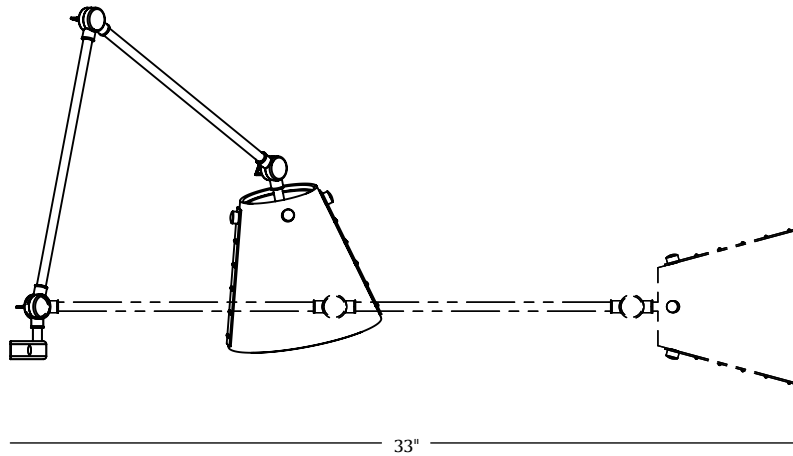

## L'ARC 20" SCONCE

**LEAD TIME:**

Approx 12 weeks

**LAMPING:**

1x Materia G35 120V dimmable LED bulb  
120V; 240V available by custom order

**DIMENSIONS:**

Lamp: 32" x 6"

Shade: 6" x 6"

Armature: 20" x 1.5" x 3/4"

**FINISHES:**

Leather: black, cognac, ivory

Parchment: natural goatskin

Brass: aged brass, aged silver, blackened brass, un-lacquered brass

Wood: black walnut, ebonized oak, thunderwash ash

**CUSTOMIZATIONS AVAILABLE UPON REQUEST**

**UL LISTED**

SIDE

33"

TOP

Arm swings  
side to side

FRONT

16"