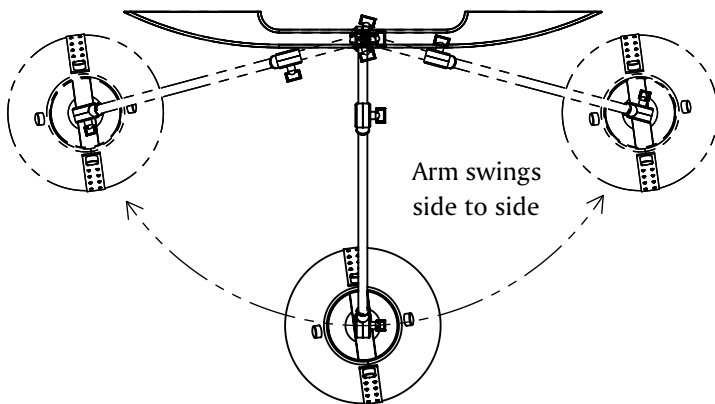

Armature: 20" x 1.5" x 3/4"

**FINISHES:**

Leather: black, cognac, ivory

Parchment: natural goatskin

Brass: aged brass, aged silver, blackened brass, un-lacquered brass

Wood: black walnut, ebonized oak, thunderwash ash

**CUSTOMIZATIONS AVAILABLE UPON REQUEST**

**UL LISTED**

SIDE

33"

TOP

Arm swings  
side to side

FRONT

16"