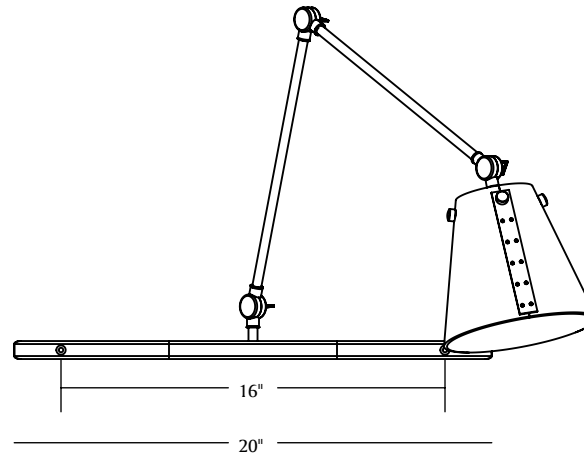

**CUSTOMIZATIONS AVAILABLE UPON REQUEST**

**UL LISTED**

SIDE

33"

TOP

Arm swings  
side to side

FRONT

16"

20"