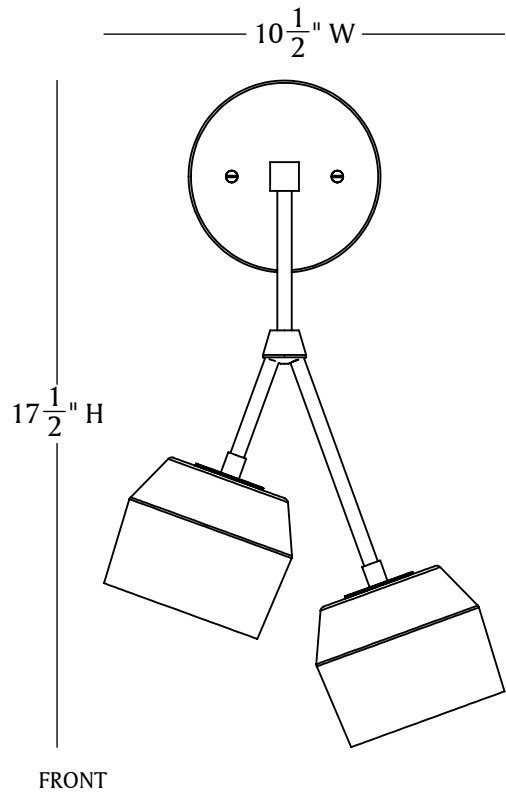

MATERIA

FORCHETTE SCONCE II

The Forchette Sconce II is composed of lithe brass arms which bloom with hand cast porcelain or solid brass shades. Available in graphite or natural porcelain or five brass finishes, the Forchette fixtures were inspired by a collaboration with ceramicist Andrew Molleur, as well as the clustered, asymmetrical arrangements of barnacles in nature.

LEAD TIME:
Approx 8-10 weeks

LAMPING:
2x Materia G35 120V dimmable LED bulbs
120V; 240V available by custom order
Frosted bulb (Not Included)

DIMENSIONS:
Sconce: 5.5"d x 10.5"w x 17.5"h
Canopy: 5" dia x .5" d