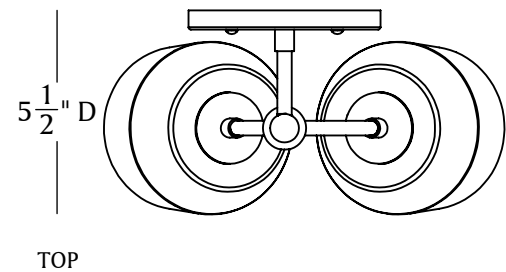

MATERIA

FORCHETTE SCONCE II

The Forchette Sconce II is composed of lithe brass arms which bloom with hand cast porcelain or solid brass shades. Available in graphite or natural porcelain or five brass finishes, the Forchette fixtures were inspired by a collaboration with ceramicist Andrew Molleur, as well as the clustered, asymmetrical arrangements of barnacles in nature.

LEAD TIME:
Approx 8-10 weeks

LAMPING:
2x Materia G35 120V dimmable LED bulbs
120V; 240V available by custom order
Frosted bulb (Not Included)

DIMENSIONS:
Sconce: 5.5"d x 10.5"w x 17.5"h
Canopy: 5" dia x .5" d