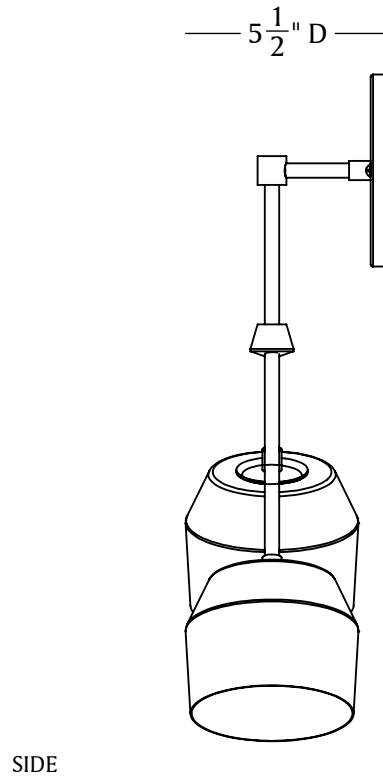

MATERIA

FORCHETTE SCONCE II

The Forchette Sconce II is composed of lithe brass arms which bloom with hand cast porcelain or solid brass shades. Available in graphite or natural porcelain or five brass finishes, the Forchette fixtures were inspired by a collaboration with ceramicist Andrew Molleur, as well as the clustered, asymmetrical arrangements of barnacles in nature.

LEAD TIME:
Approx 8-10 weeks

LAMPING:
2x Materia G35 120V dimmable LED bulbs
120V; 240V available by custom order
Frosted bulb (Not Included)

DIMENSIONS:
Sconce: 5.5"d x 10.5"w x 17.5"h
Canopy: 5" dia x .5" d