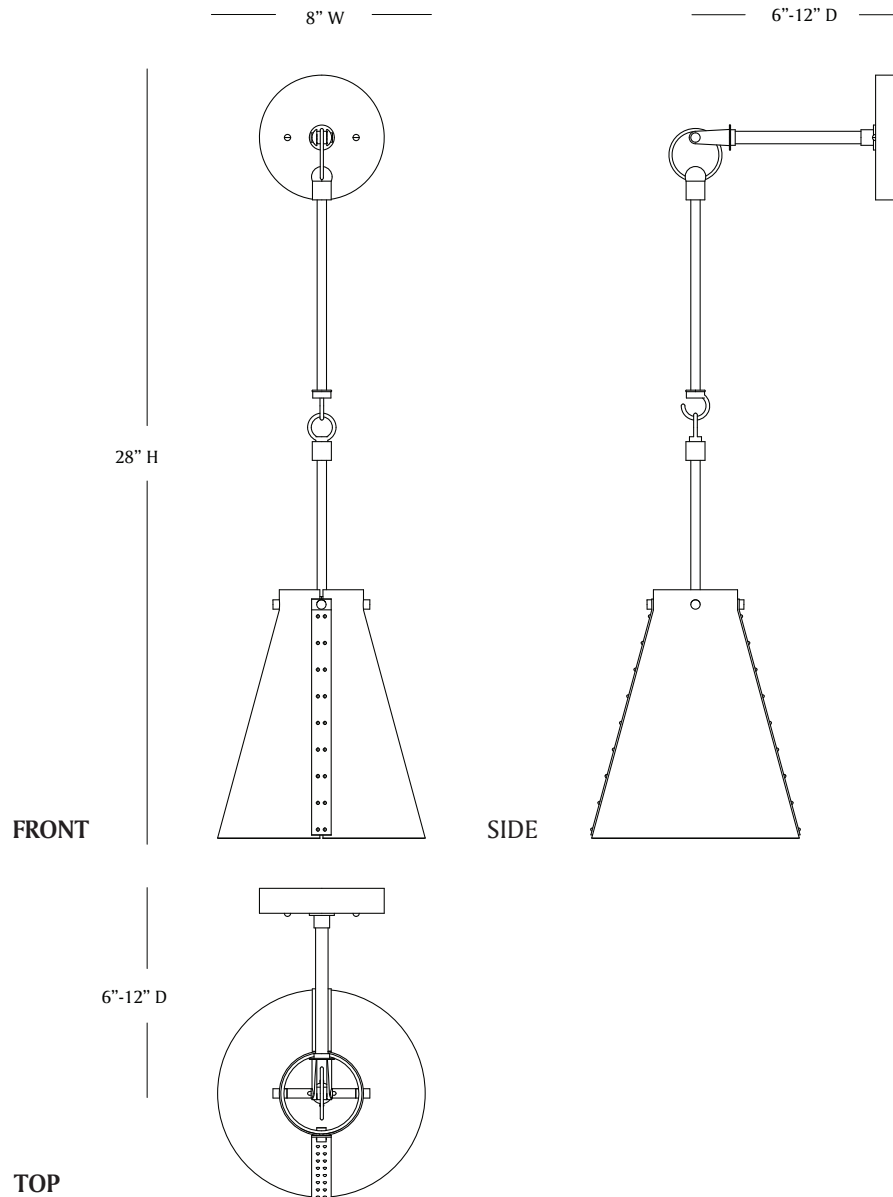

MATERIA

FULCRUM SCONCE

MATERIA

FULCRUM SCONCE

LEAD TIME:

Approx 12 weeks

LAMPING:

Calfskin shade: 1 40w max standard e26 base bulb
Parchment shade: 1 x g25 e26 base 5.5w (60w equivalent)
2700k dimmable led
(not included)

120V; 240V available by custom order

DIMENSIONS:

Sconce: 6"-12d x 28" h
Shade: 3.5"d x 10"h x 8"w
Canopy: 5"dia x 1"d

FINISHES:

Leather: black, cognac, ivory

Parchment: natural goatskin

Brass: aged brass, aged silver, blackened brass, un-lacquered brass