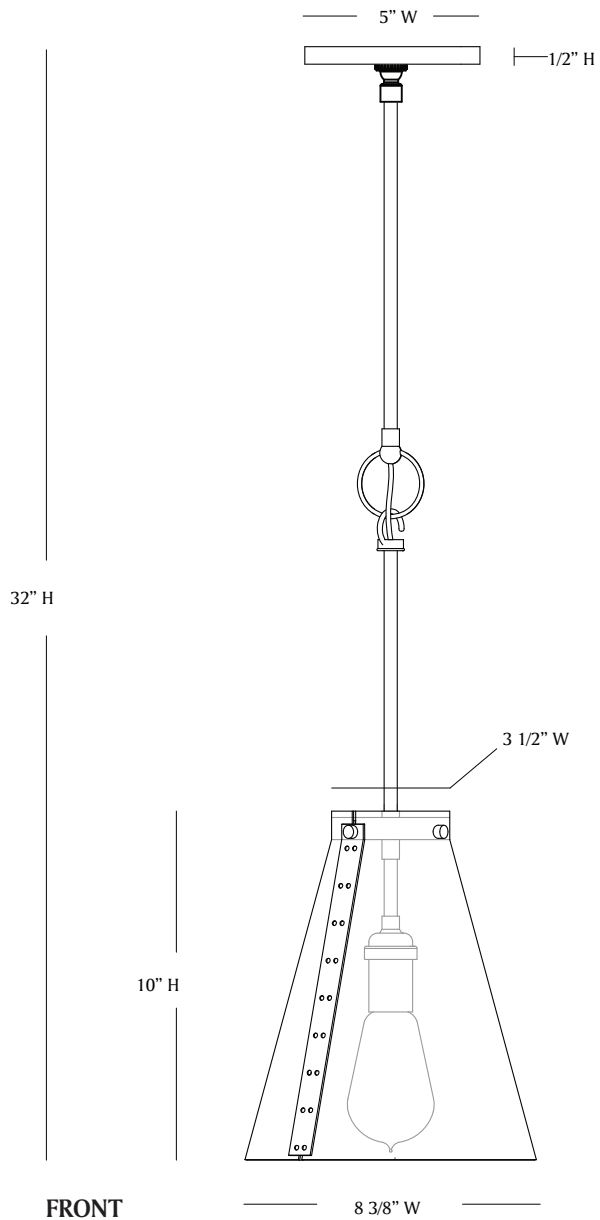

MATERIA

FULCRUM PENDANT M

MATERIA

FULCRUM PENDANT M

LEAD TIME:

Approx 12 weeks

LAMPING:

Calfskin shade: 1 x e26 standard base 40w max bulb

Parchment shade: 1 x g30 e26 base 6w (60 watt equivalent)

2700k dimmable led only

(not included)

120V; 240V available by custom order

DIMENSIONS:

Pendant: standard 32" oah, min oah 12"

Shade: 8 3/8" base w x 10" h x 3 1/2" top w

Canopy: 5" dia x 1/2" d

FINISHES:

Leather: black, cognac, ivory

Parchment: natural goatskin

Brass: aged brass, aged silver, blackened brass, un-lacquered brass

CUSTOMIZATIONS AVAILABLE UPON REQUEST

UL LISTED