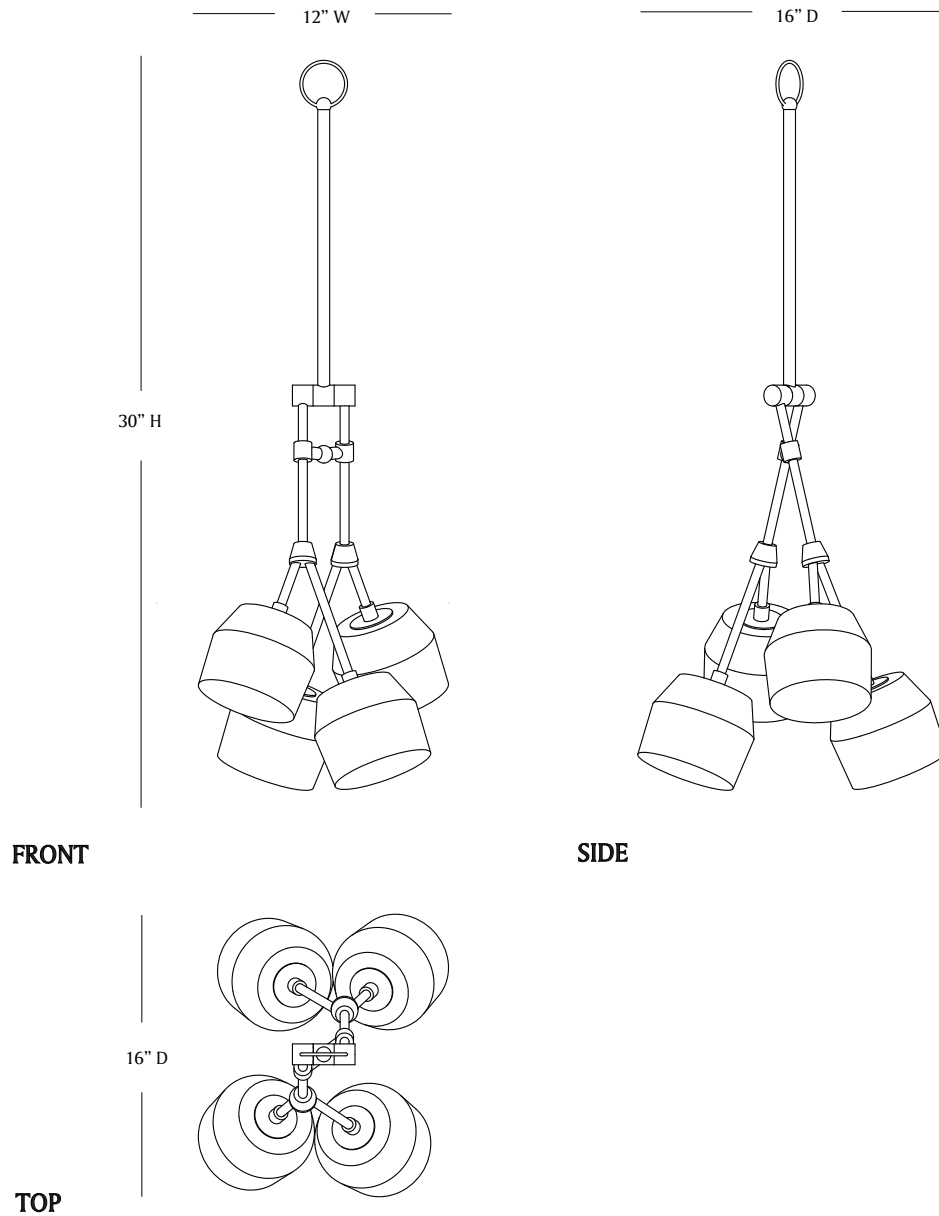

MATERIA

FORCHETTE PENDANT

MATERIA

FORCHETTE PENDANT

LEAD TIME:

Approx 12 weeks

LAMPING:

4x Materia G35 120V dimmable LED bulbs
120V; 240V available by custom order

DIMENSIONS:

Pendant: 16"d x 16"w x 30"h
36" brass dp chain included (oah 66")
Canopy: 5"dia x .5"h

FINISHES:

Glass Shades: Matte White Handblown
Porcelain Shades: Natural or Graphite
Brass Shades: Aged Brass, Aged Silver, Blackened Brass, Un-Lacquered Brass, Blackened Brass ext. / Un-Lacquered Brass int.
Brass Body: Aged Brass, Aged Silver, Blackened Brass, Un-Lacquered Brass