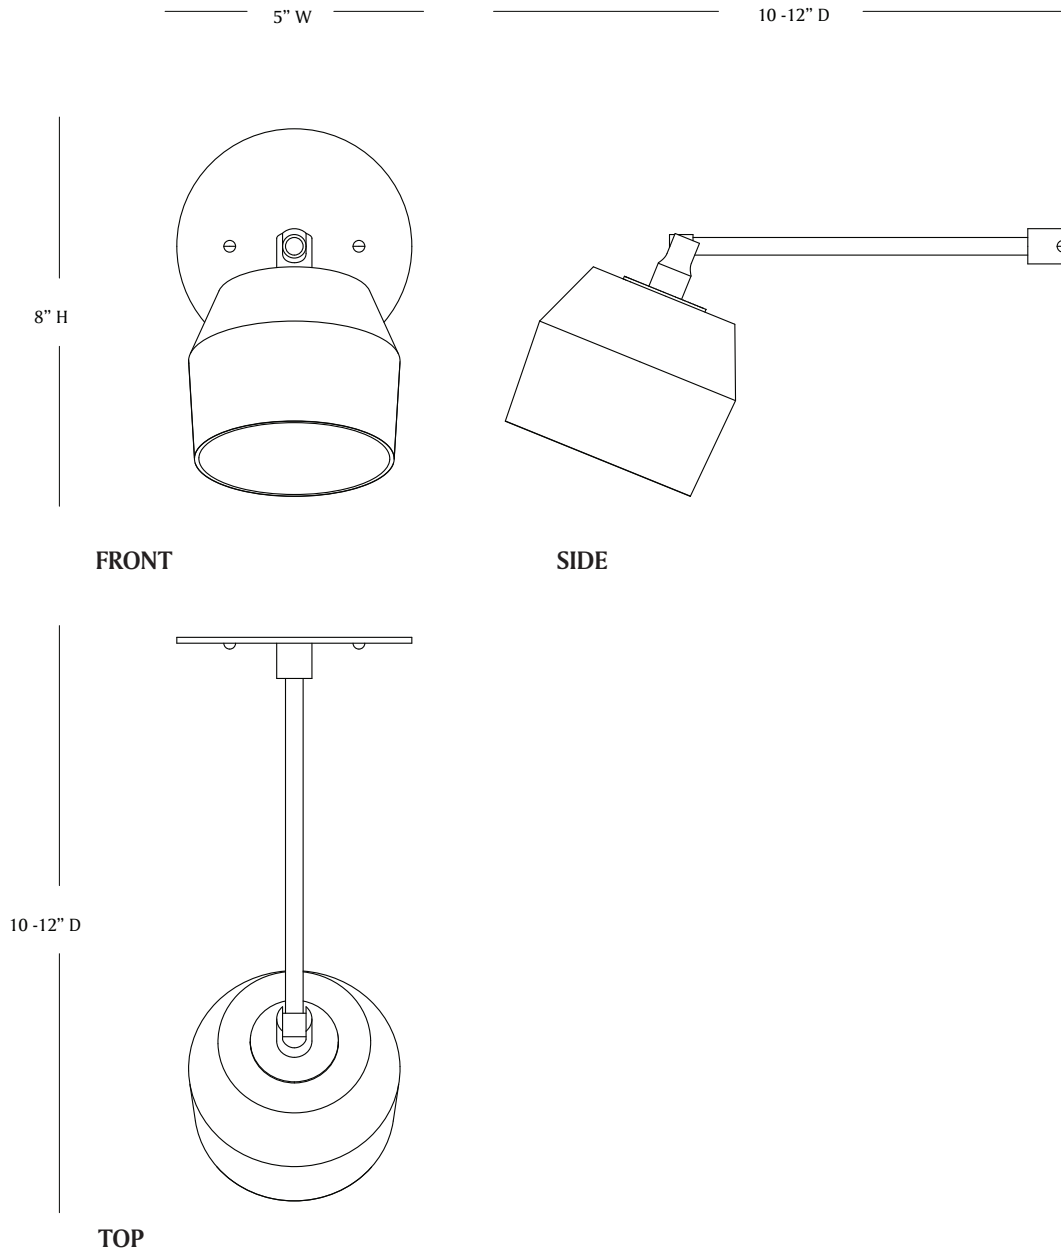

MATERIA

FORCHETTE LONG SCONCE

MATERIA

FORCHETTE LONG SCONCE

LEAD TIME:

Approx 12 weeks

LAMPING:

1x Materia G35 120V dimmable LED bulbs
120V; 240V available by custom order

DIMENSIONS:

Shade: 4.5" dia x 3.5" h
Sconce: 10"-12" d x 5" w
Canopy: 5" dia x 1/8" d

FINISHES:

Glass Shades: Matte White Handblown
Porcelain Shades: Natural or Graphite
Brass Shades: Aged Brass, Aged Silver, Blackened Brass, Un-Lacquered Brass, Blackened Brass ext. / Un-Lacquered Brass int.