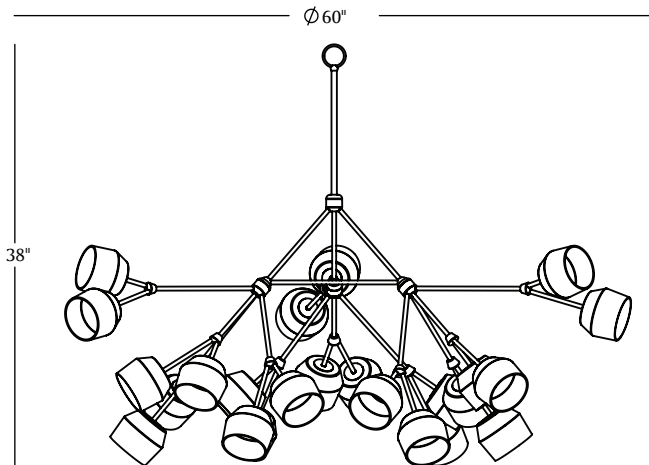

MATERIA

FORCHETTE 24 CHANDELIER

LEAD TIME:
Approx 12 weeks

LAMPING:
24x Materia G35 120V dimmable LED bulbs
120V; 240V available by custom order

DIMENSIONS:
Chandelier: 60" Diameter x 38" H
34" Brass drop chain included (Total Height 72")

FINISHES:
Glass Shades: Matte White Handblown
Porcelain Shades: Natural or Graphite
Brass Shades: Aged Brass, Aged Silver, Blackened Brass
Un-Lacquered Brass, Blackened Brass ext. / Un-Lacquered Brass int.

Brass Body: Aged Brass, Aged Silver, Blackened Brass,
Un-Lacquered Brass

CUSTOMIZATIONS AVAILABLE UPON REQUEST

UL LISTED

FRONT

BACK