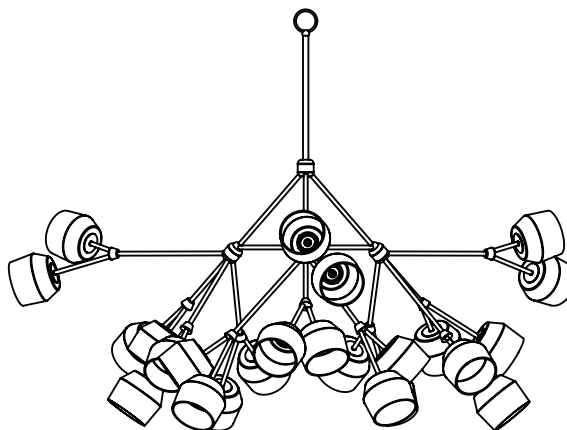

MATERIA

FORCHETTE 24 CHANDELIER

LEAD TIME:
Approx 12 weeks

LAMPING:
24x Materia G35 120V dimmable LED bulbs
120V; 240V available by custom order

DIMENSIONS:
Chandelier: 60" Diameter x 38" H
34" Brass drop chain included (Total Height 72")

FINISHES:
Glass Shades: Matte White Handblown
Porcelain Shades: Natural or Graphite
Brass Shades: Aged Brass, Aged Silver, Blackened Brass
Un-Lacquered Brass, Blackened Brass ext. / Un-Lacquered Brass int.

Brass Body: Aged Brass, Aged Silver, Blackened Brass,
Un-Lacquered Brass

CUSTOMIZATIONS AVAILABLE UPON REQUEST

UL LISTED

BACK