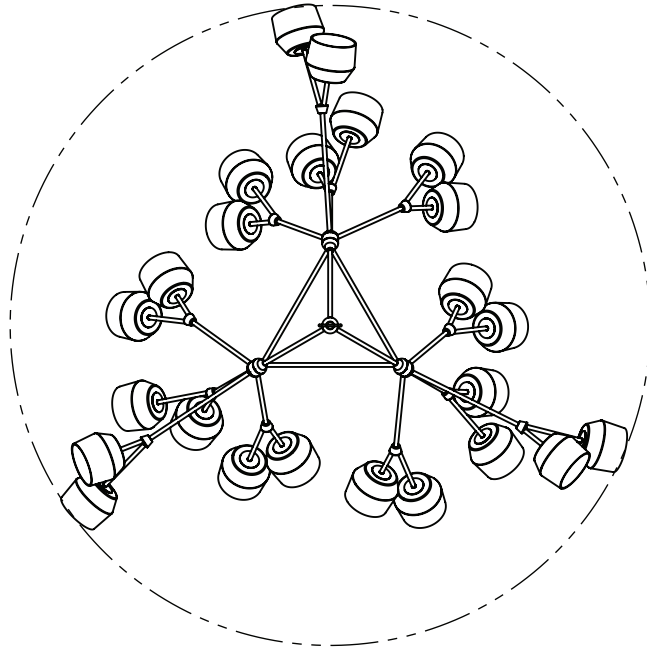

MATERIA

FORCHETTE 24 CHANDELIER

LEAD TIME:
Approx 12 weeks

LAMPING:
24x Materia G35 120V dimmable LED bulbs
120V; 240V available by custom order

DIMENSIONS:
Chandelier: 60" Diameter x 38" H
34" Brass drop chain included (Total Height 72")

FINISHES:
Glass Shades: Matte White Handblown
Porcelain Shades: Natural or Graphite
Brass Shades: Aged Brass, Aged Silver, Blackened Brass
Un-Lacquered Brass, Blackened Brass ext. / Un-Lacquered Brass int.

Brass Body: Aged Brass, Aged Silver, Blackened Brass,
Un-Lacquered Brass

CUSTOMIZATIONS AVAILABLE UPON REQUEST

UL LISTED

TOP