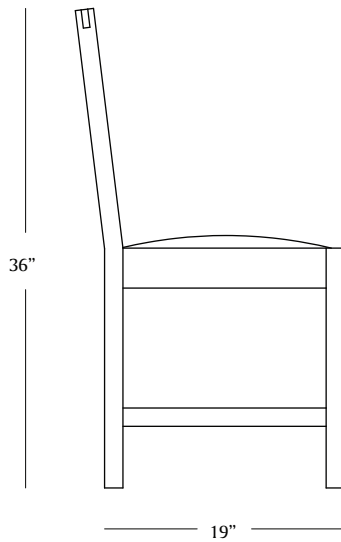

MATERIA

COSTAE

MATERIA

ISO

SIDE

FRONT

COSTAE

LEAD TIME:
Approx 12-16 weeks

DIMENSIONS:
19"D x 17"W x 36"H

MATERIALS:
Frame: black walnut, oxidized black walnut
ebonized oak, thunderwash ash, quartersawn white oak
Upholstery: calfskin or C.O.M.

CUSTOMIZATIONS AVAILABLE UPON REQUEST