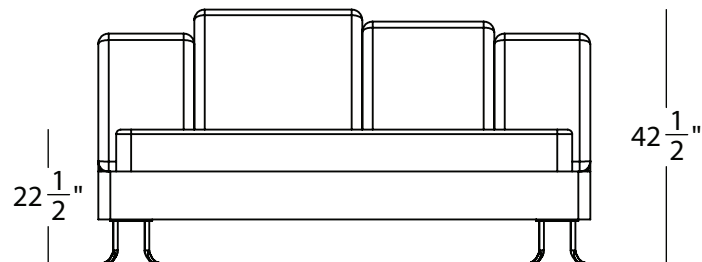

Approx 8 weeks from fabric receipt

DIMENSIONS:

King: 92 5/8"l x 82"w x 42 1/2"h
Queen: 92 5/8"l x 66"w x 42 1/2"h
Full: 87 5/8"l x 60"w x 42 1/4"h
Twin: 87 5/8" x 44"w x 40 1/4"h

Mattress Height: 22 1/2"
Foot Height: 7 1/2"

King

Queen

Full

22 1/2"

42 1/2"

Twin

MATERIA

BEATRICE KING

LEAD TIME:

Approx 8 weeks from fabric receipt

DIMENSIONS:

King: 92 5/8"l x 82"w x 42 1/2"h

Mattress Height: 22 1/2"

Foot Height: 7 1/2"

MATERIALS:

Feet: blackened steel

LEAD TIME:

Approx 8 weeks from fabric receipt

DIMENSIONS:

Full: 87 5/8"l x 60"w x 42 1/4"h

Mattress Height: 22 1/2"

Foot Height: 7 1/2"

MATERIALS:

Feet: blackened steel