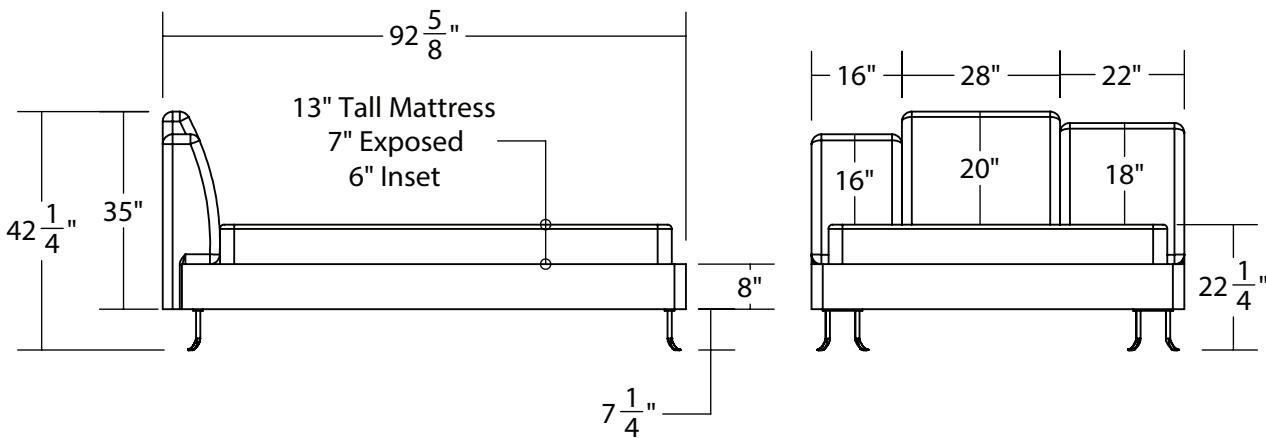

Approx 8 weeks from fabric receipt

DIMENSIONS:

King: 92 5/8"l x 82"w x 42 1/2"h
Queen: 92 5/8"l x 66"w x 42 1/2"h
Full: 87 5/8"l x 60"w x 42 1/4"h
Twin: 87 5/8" x 44"w x 40 1/4"h

Mattress Height: 22 1/2"
Foot Height: 7 1/2"

LEAD TIME:

Approx 8 weeks from fabric receipt

DIMENSIONS:

King: 92 5/8"l x 82"w x 42 1/2"h

Mattress Height: 22 1/2"

Foot Height: 7 1/2"

MATERIALS:

Feet: blackened steel

2022

CUSTOMIZATIONS AVAILABLE UPON REQUEST

MATERIA

BEATRICE QUEEN

LEAD TIME:

Approx 8 weeks from fabric receipt

DIMENSIONS:

Queen: 92 5/8"l x 66"w x 42 1/2"h

LEAD TIME:

Approx 8 weeks from fabric receipt

DIMENSIONS:

Full: 87 5/8"l x 60"w x 42 1/4"h

Mattress Height: 22 1/2"

Foot Height: 7 1/2"

MATERIALS:

Feet: blackened steel