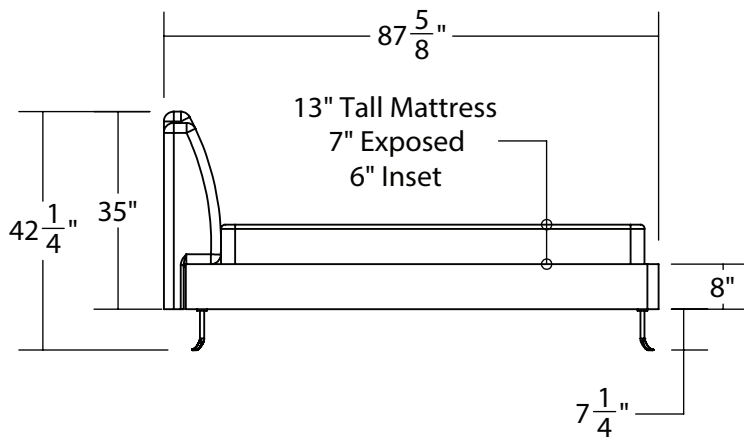

MATERIA

BEATRICE FULL

LEAD TIME:

Approx 8 weeks from fabric receipt

DIMENSIONS:

Full: 87 5/8"l x 60"w x 42 1/4"h

Mattress Height: 22 1/2"

Foot Height: 7 1/2"

MATERIALS:

Feet: blackened steel

Upholstery: C.O.M

YARDAGE:

SOLID FABRIC: 10 yards

DUAL SOLID FABRICS: 7 yards frame, 3 yards side panels

PRINTS: please inquire regarding yardage

ORIGIN:

Made in New York of domestic and foreign materials

YEAR:

2022

CUSTOMIZATIONS AVAILABLE UPON REQUEST