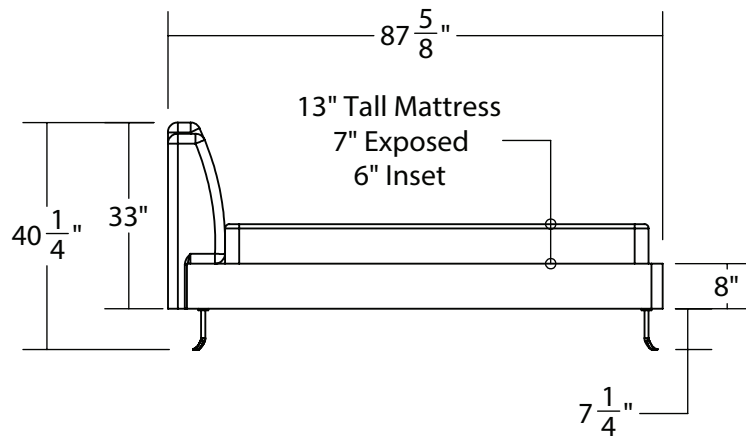

2022

CUSTOMIZATIONS AVAILABLE UPON REQUEST

MATERIA

BEATRICE QUEEN

LEAD TIME:

Approx 8 weeks from fabric receipt

DIMENSIONS:

Queen: 92 5/8"l x 66"w x 42 1/2"h

LEAD TIME:

Approx 8 weeks from fabric receipt

DIMENSIONS:

Full: 87 5/8"l x 60"w x 42 1/4"h

Mattress Height: 22 1/2"

Foot Height: 7 1/2"

MATERIALS:

Feet: blackened steel

2022

CUSTOMIZATIONS AVAILABLE UPON REQUEST

MATERIA

BEATRICE TWIN

LEAD TIME:

Approx 8 weeks from fabric receipt

DIMENSIONS:

Twin: 87 5/8" x 44"w x 40 1/4"h

Mattress Height: 22 1/2"

Foot Height: 7 1/2"

MATERIALS:

Feet: blackened steel

Upholstery: C.O.M

YARDAGE:

SOLID FABRIC: 8 yards

DUAL SOLID FABRICS: 6 yards frame, 2 yards side panels