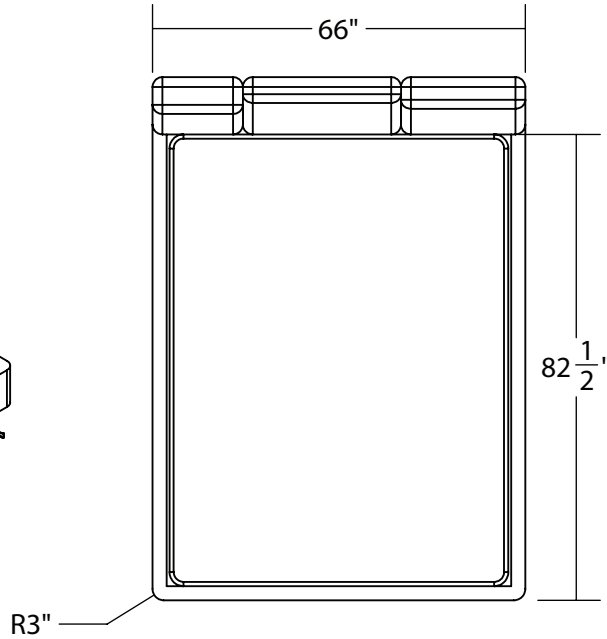

Approx 8 weeks from fabric receipt

DIMENSIONS:

King: 92 5/8"l x 82"w x 42 1/2"h
Queen: 92 5/8"l x 66"w x 42 1/2"h
Full: 87 5/8"l x 60"w x 42 1/4"h
Twin: 87 5/8" x 44"w x 40 1/4"h

Mattress Height: 22 1/2"
Foot Height: 7 1/2"

LEAD TIME:

Approx 8 weeks from fabric receipt

DIMENSIONS:

King: 92 5/8"l x 82"w x 42 1/2"h

Mattress Height: 22 1/2"

Foot Height: 7 1/2"

MATERIALS:

Feet: blackened steel

2022

CUSTOMIZATIONS AVAILABLE UPON REQUEST

MATERIA

BEATRICE QUEEN

LEAD TIME:

Approx 8 weeks from fabric receipt

DIMENSIONS:

Queen: 92 5/8"l x 66"w x 42 1/2"h

LEAD TIME:

Approx 8 weeks from fabric receipt

DIMENSIONS:

Full: 87 5/8"l x 60"w x 42 1/4"h

Mattress Height: 22 1/2"

Foot Height: 7 1/2"

MATERIALS:

Feet: blackened steel