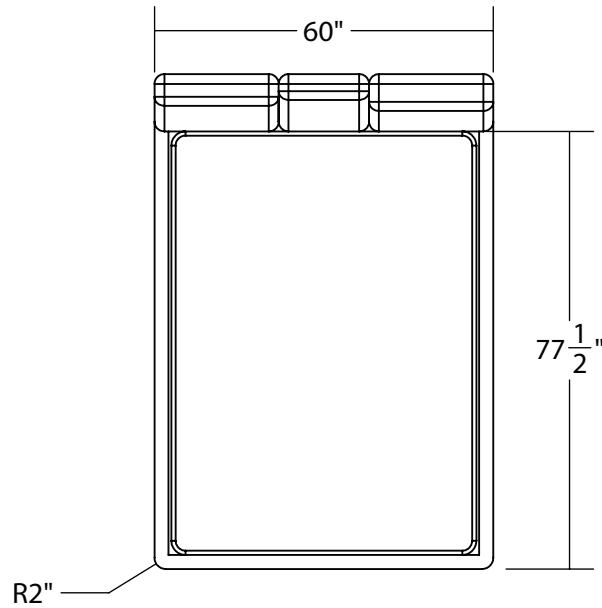

MATERIA

BEATRICE FULL

LEAD TIME:

Approx 8 weeks from fabric receipt

DIMENSIONS:

Full: 87 5/8"l x 60"w x 42 1/4"h

Mattress Height: 22 1/2"

Foot Height: 7 1/2"

MATERIALS:

Feet: blackened steel

Upholstery: C.O.M

YARDAGE:

SOLID FABRIC: 10 yards

DUAL SOLID FABRICS: 7 yards frame, 3 yards side panels

PRINTS: please inquire regarding yardage

ORIGIN:

Made in New York of domestic and foreign materials

YEAR:

2022

CUSTOMIZATIONS AVAILABLE UPON REQUEST