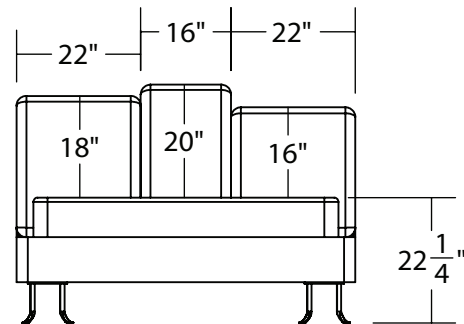

MATERIA

BEATRICE FULL

LEAD TIME:

Approx 8 weeks from fabric receipt

DIMENSIONS:

Full: 87 5/8"l x 60"w x 42 1/4"h

Mattress Height: 22 1/2"

Foot Height: 7 1/2"

MATERIALS:

Feet: blackened steel

Upholstery: C.O.M

YARDAGE:

SOLID FABRIC: 10 yards

DUAL SOLID FABRICS: 7 yards frame, 3 yards side panels

PRINTS: please inquire regarding yardage

ORIGIN:

Made in New York of domestic and foreign materials

YEAR:

2022

CUSTOMIZATIONS AVAILABLE UPON REQUEST