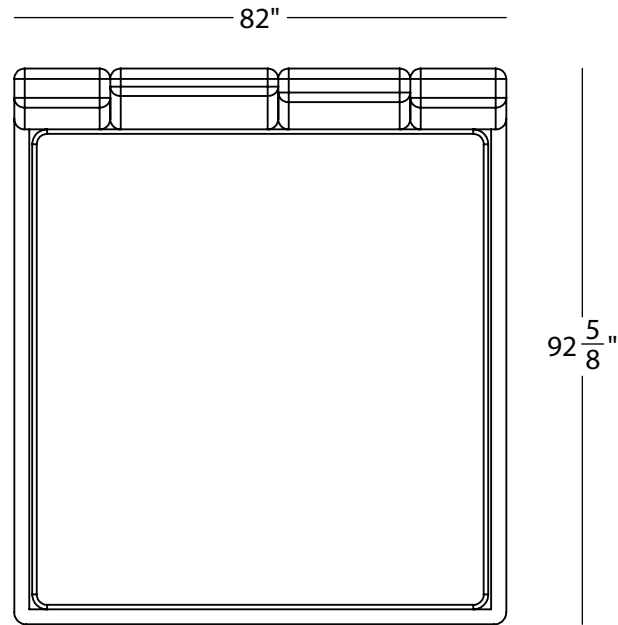

Approx 8 weeks from fabric receipt

DIMENSIONS:

King: 92 5/8"l x 82"w x 42 1/2"h
Queen: 92 5/8"l x 66"w x 42 1/2"h
Full: 87 5/8"l x 60"w x 42 1/4"h
Twin: 87 5/8" x 44"w x 40 1/4"h

Mattress Height: 22 1/2"
Foot Height: 7 1/2"

King

Queen

Full

22 1/2"

42 1/2"

Twin

MATERIA

BEATRICE KING

LEAD TIME:

Approx 8 weeks from fabric receipt

DIMENSIONS:

King: 92 5/8"l x 82"w x 42 1/2"h

Mattress Height: 22 1/2"

Foot Height: 7 1/2"

MATERIALS:

Feet: blackened steel

LEAD TIME:

Approx 8 weeks from fabric receipt

DIMENSIONS:

Full: 87 5/8"l x 60"w x 42 1/4"h

Mattress Height: 22 1/2"

Foot Height: 7 1/2"

MATERIALS:

Feet: blackened steel