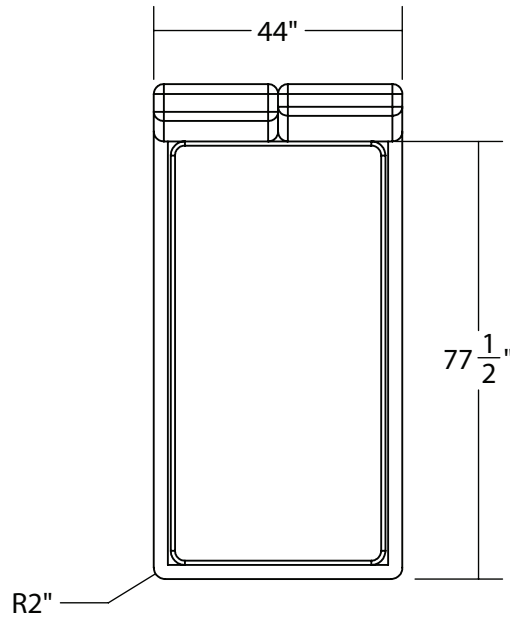

LEAD TIME:

Approx 8 weeks from fabric receipt

DIMENSIONS:

Full: 87 5/8"l x 60"w x 42 1/4"h

Mattress Height: 22 1/2"

Foot Height: 7 1/2"

MATERIALS:

Feet: blackened steel

2022

CUSTOMIZATIONS AVAILABLE UPON REQUEST

MATERIA

BEATRICE TWIN

LEAD TIME:

Approx 8 weeks from fabric receipt

DIMENSIONS:

Twin: 87 5/8" x 44"w x 40 1/4"h