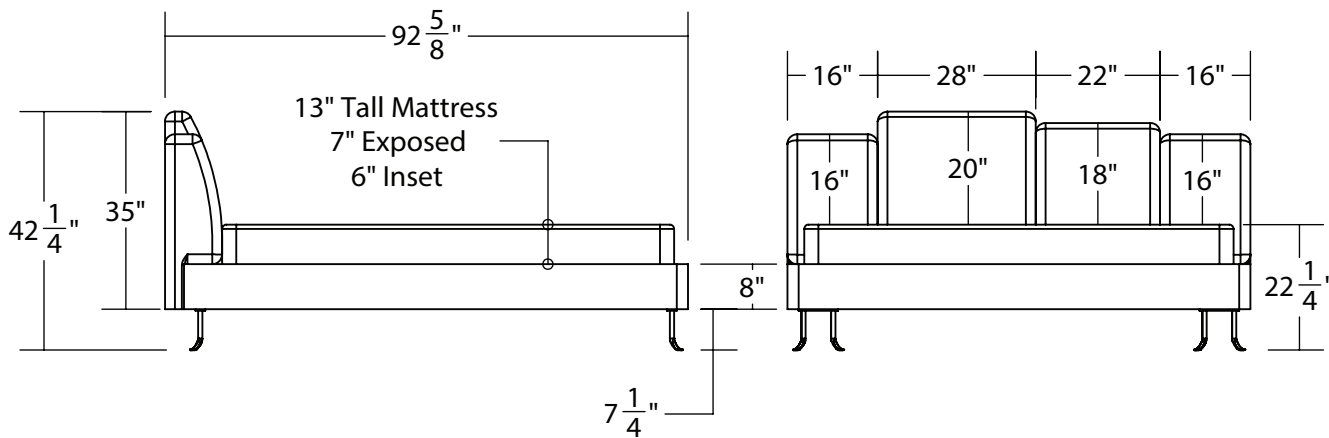

Approx 8 weeks from fabric receipt

DIMENSIONS:

King: 92 5/8"l x 82"w x 42 1/2"h
Queen: 92 5/8"l x 66"w x 42 1/2"h
Full: 87 5/8"l x 60"w x 42 1/4"h
Twin: 87 5/8" x 44"w x 40 1/4"h

Mattress Height: 22 1/2"
Foot Height: 7 1/2"

King

Queen

Full

22 1/2"

42 1/2"

Twin

MATERIA

BEATRICE KING

LEAD TIME:

Approx 8 weeks from fabric receipt

DIMENSIONS:

King: 92 5/8"l x 82"w x 42 1/2"h

Mattress Height: 22 1/2"

Foot Height: 7 1/2"

MATERIALS:

Feet: blackened steel

LEAD TIME:

Approx 8 weeks from fabric receipt

DIMENSIONS:

Full: 87 5/8"l x 60"w x 42 1/4"h

Mattress Height: 22 1/2"

Foot Height: 7 1/2"

MATERIALS:

Feet: blackened steel