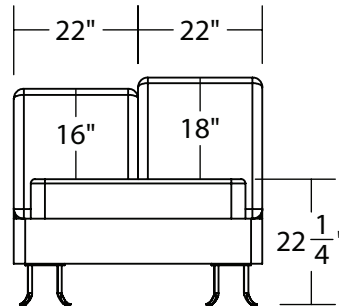

Approx 8 weeks from fabric receipt

DIMENSIONS:

King: 92 5/8"l x 82"w x 42 1/2"h
Queen: 92 5/8"l x 66"w x 42 1/2"h
Full: 87 5/8"l x 60"w x 42 1/4"h
Twin: 87 5/8" x 44"w x 40 1/4"h

Mattress Height: 22 1/2"
Foot Height: 7 1/2"

LEAD TIME:

Approx 8 weeks from fabric receipt

DIMENSIONS:

King: 92 5/8"l x 82"w x 42 1/2"h

Mattress Height: 22 1/2"

Foot Height: 7 1/2"

MATERIALS:

Feet: blackened steel

LEAD TIME:

Approx 8 weeks from fabric receipt

DIMENSIONS:

Full: 87 5/8"l x 60"w x 42 1/4"h

Mattress Height: 22 1/2"

Foot Height: 7 1/2"

MATERIALS:

Feet: blackened steel

2022

CUSTOMIZATIONS AVAILABLE UPON REQUEST

MATERIA

BEATRICE TWIN

LEAD TIME:

Approx 8 weeks from fabric receipt

DIMENSIONS:

Twin: 87 5/8" x 44"w x 40 1/4"h