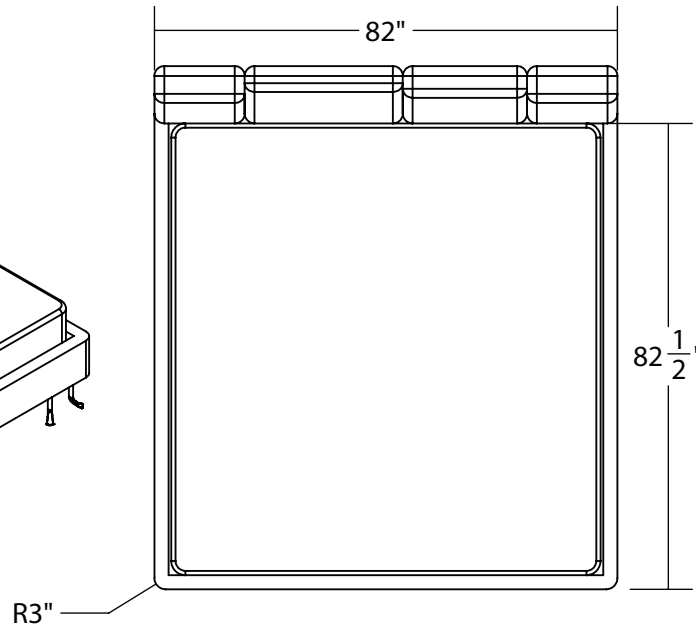

Approx 8 weeks from fabric receipt

DIMENSIONS:

King: 92 5/8"l x 82"w x 42 1/2"h
Queen: 92 5/8"l x 66"w x 42 1/2"h
Full: 87 5/8"l x 60"w x 42 1/4"h
Twin: 87 5/8" x 44"w x 40 1/4"h

Mattress Height: 22 1/2"
Foot Height: 7 1/2"

King

Queen

Full

22 1/2"

42 1/2"

Twin

MATERIA

BEATRICE KING

LEAD TIME:

Approx 8 weeks from fabric receipt

DIMENSIONS:

King: 92 5/8"l x 82"w x 42 1/2"h

Mattress Height: 22 1/2"

Foot Height: 7 1/2"

MATERIALS:

Feet: blackened steel

LEAD TIME:

Approx 8 weeks from fabric receipt

DIMENSIONS:

Full: 87 5/8"l x 60"w x 42 1/4"h

Mattress Height: 22 1/2"

Foot Height: 7 1/2"

MATERIALS:

Feet: blackened steel